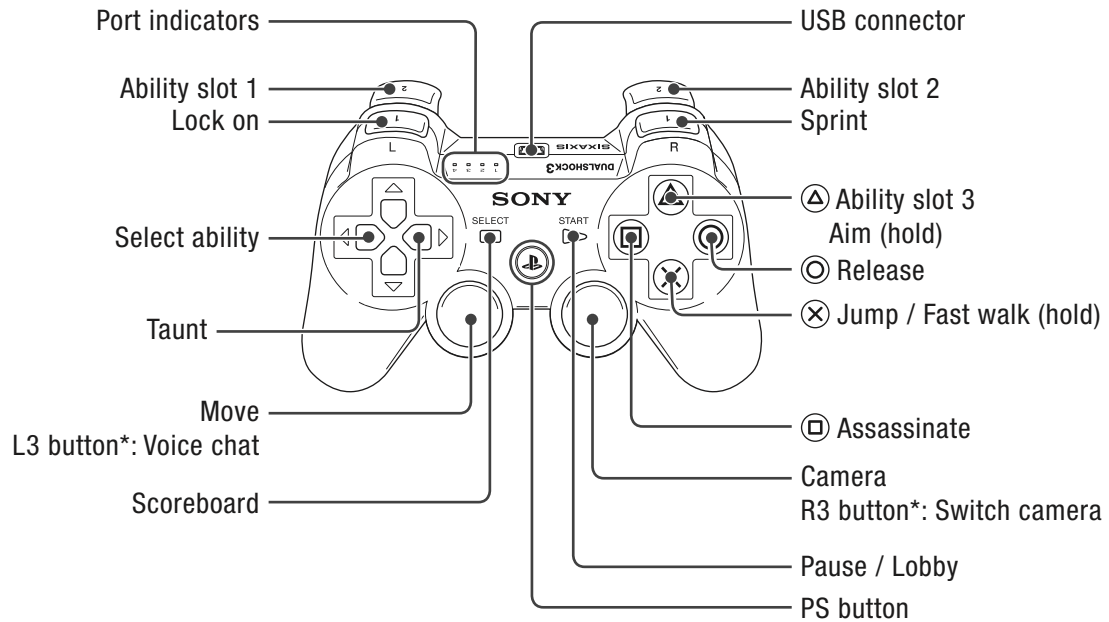

Assassin's Creed® III

Controller Guide – Single-Player

* The L3 and R3 buttons function when the sticks are pressed.

Assassin's Creed® III Controller Guide – Naval

* The L3 and R3 buttons function when the sticks are pressed.

Assassin's Creed® III

Controller Guide – Multiplayer

* The L3 and R3 buttons function when the sticks are pressed.