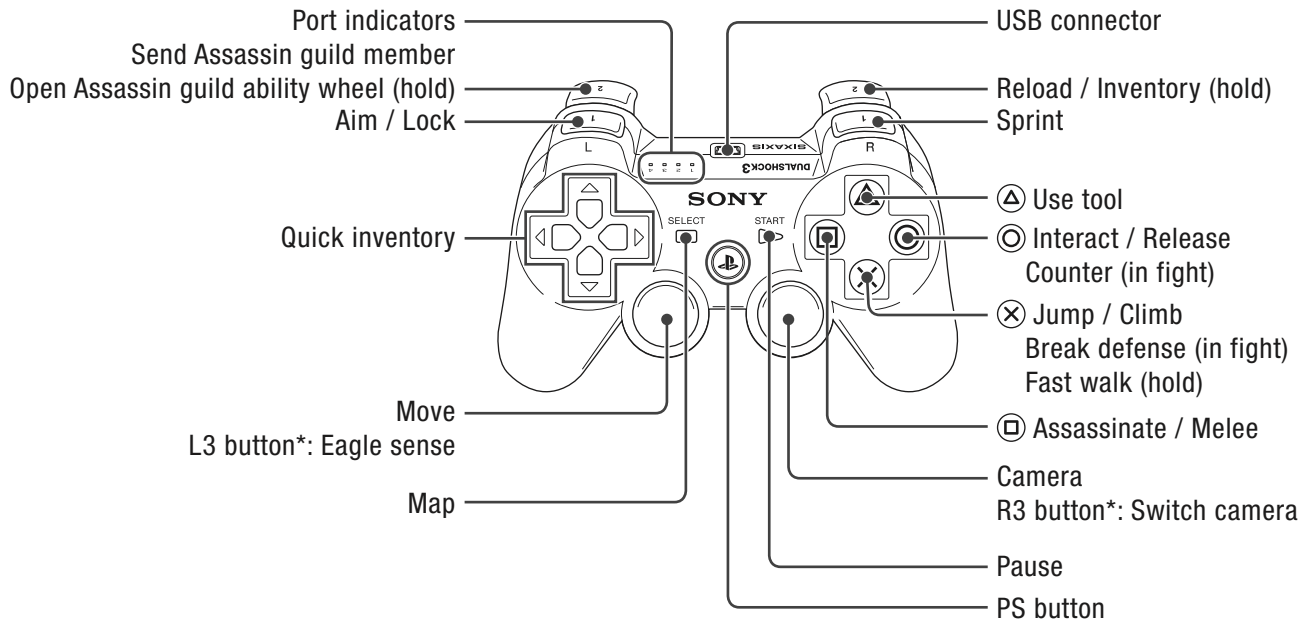

Assassin's Creed® III

Controller Guide – Single-Player

* The L3 and R3 buttons function when the sticks are pressed.

Assassin's Creed® III Controller Guide – Naval

* The L3 and R3 buttons function when the sticks are pressed.

Assassin's Creed® III

Controller Guide – Multiplayer

* The L3 and R3 buttons function when the sticks are pressed.