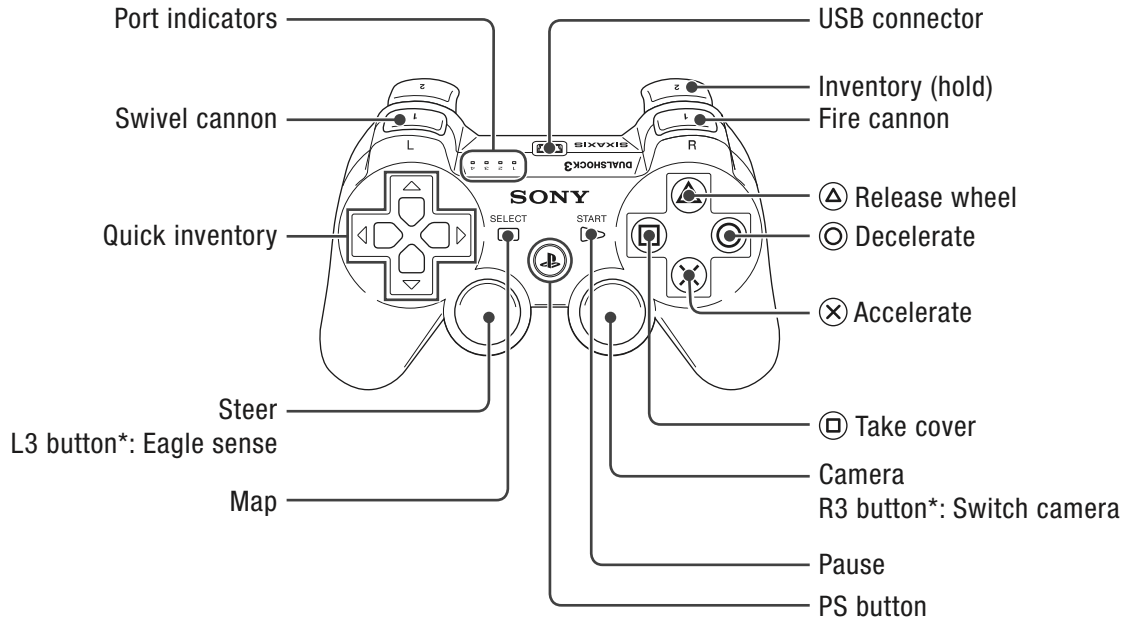

Assassin's Creed® III

Controller Guide – Single-Player

* The L3 and R3 buttons function when the sticks are pressed.

Assassin's Creed® III Controller Guide – Naval

* The L3 and R3 buttons function when the sticks are pressed.

Assassin's Creed® III

Controller Guide – Multiplayer

* The L3 and R3 buttons function when the sticks are pressed.