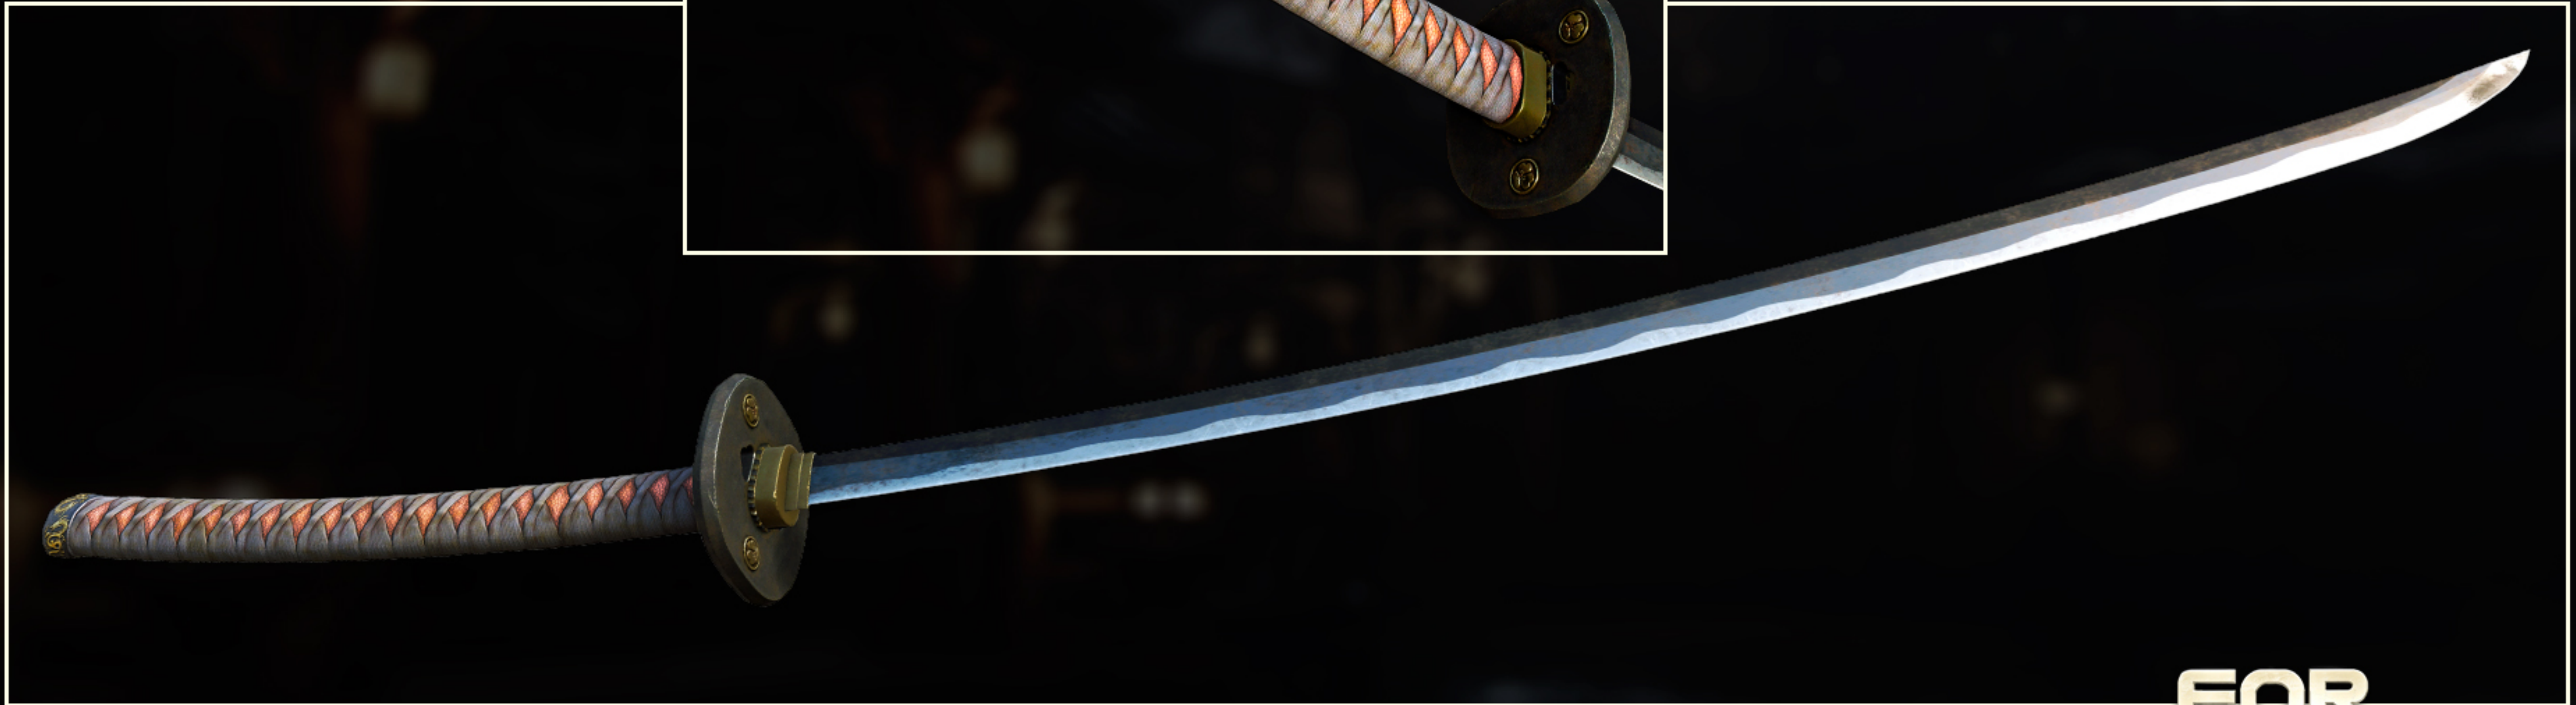

FOR HONOR

KENSEI

COSPLAY REFERENCE GUIDE

FOR HONOR

KENSEI

Kensei all aspire to be living incarnations of Bushido, the Samurai "way of the warrior". Masters of the martial arts, ready to die for their Emperor and for their fellow Samurai, Kensei all fight with the nodachi. That deadly blade is a longer version of the classic katana which they use to cleave their enemies in a few elegant and powerful strikes. They strive for perfection, never expecting to reach it.

FOR HONOR

KENSEI - 360° VIEW (MALE)

MENPŌ (SAMURAI MASK)

Constructed from iron or leather, the menpō is a specific type of Samurai mask that covers the face from the nose down to the chin. The Kensei's menpō is red with a lacquered finish and features a moustache, a soul patch and fierce teeth.

FOR HONOR™

KENSEI - ARMOR DETAILS (M)

FOR HONOR

KENSEI - 360° VIEW (FEMALE)

MENPŌ (SAMURAI MASK)

Constructed from iron or leather, the menpō is a specific type of Samurai mask that covers the face from the nose down to the chin. The Kensei's menpō is red with a lacquered finish and features a moustache, a soul patch and fierce teeth.

FOR HONOR™

KENSEI - ARMOR DETAILS (F)

NODACHI

The nodachi is a longer version of the classic katana. The single-edge curved blade should be around 3 "shaku" long (90 cm/2ft 11 in) while the length of the "tsuka" (hilt) varies between 11 and 12 inches (30 to 33 cm).